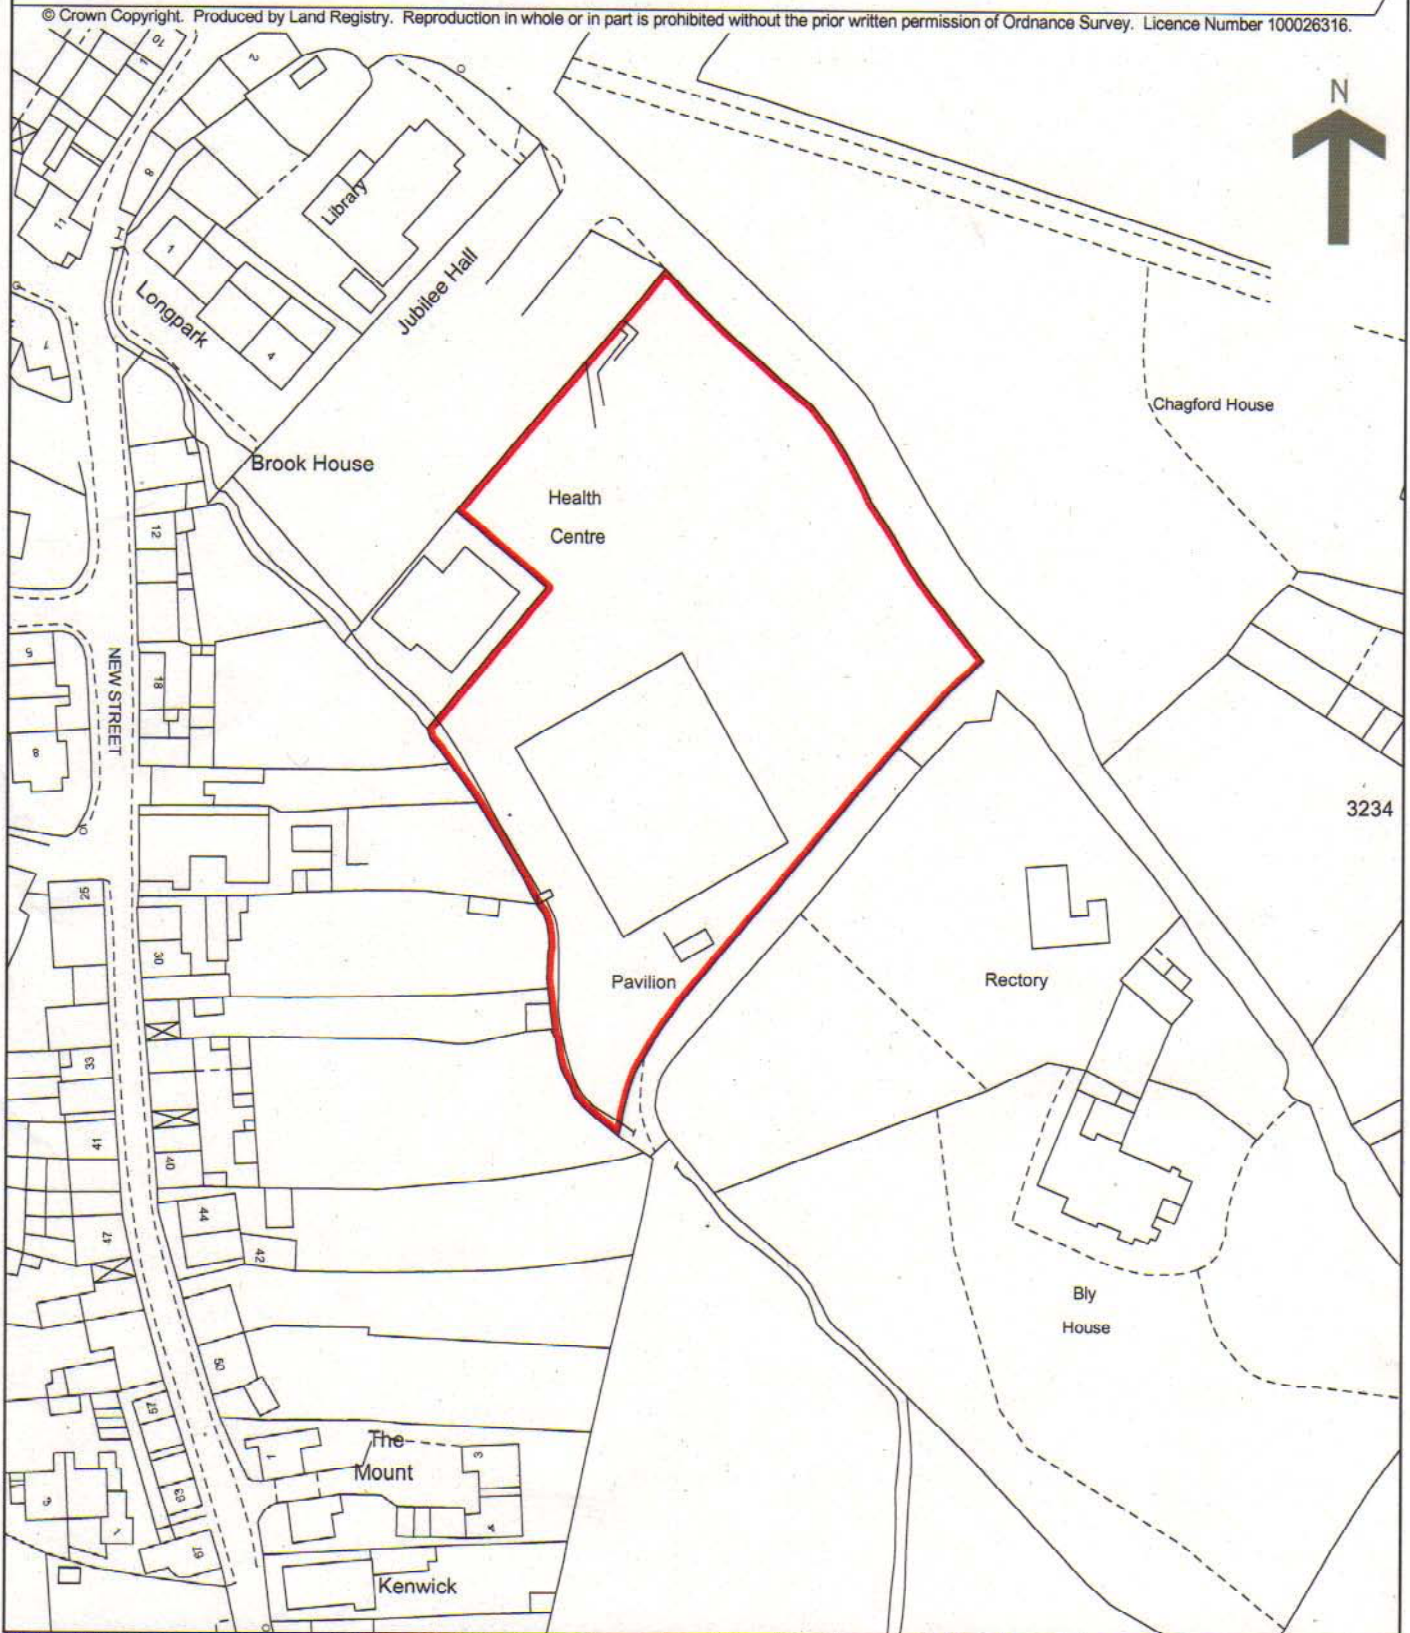

# Land Registry Official copy of title plan

Title number **DN586168**  
Ordnance Survey map reference **SX7087SW**  
Scale **1:1250** enlarged from 1:2500  
Administrative area **Devon: West Devon**

© Crown Copyright. Produced by Land Registry. Reproduction in whole or in part is prohibited without the prior written permission of Ordnance Survey. Licence Number 100026316.

**This official copy issued on 12 March 2009 shows the state of this title plan on 12 March 2009 at 13:25:28. It is admissible in evidence to the same extent as the original (s.67 Land Registration Act 2002). This title plan shows the general position, not the exact line, of the boundaries. It may be subject to distortions in scale. Measurements scaled from this plan may not match measurements between the same points on the ground. See Land Registry Public Guide 19 - Title Plans and Boundaries. This title is dealt with by Land Registry, Plymouth Office.**