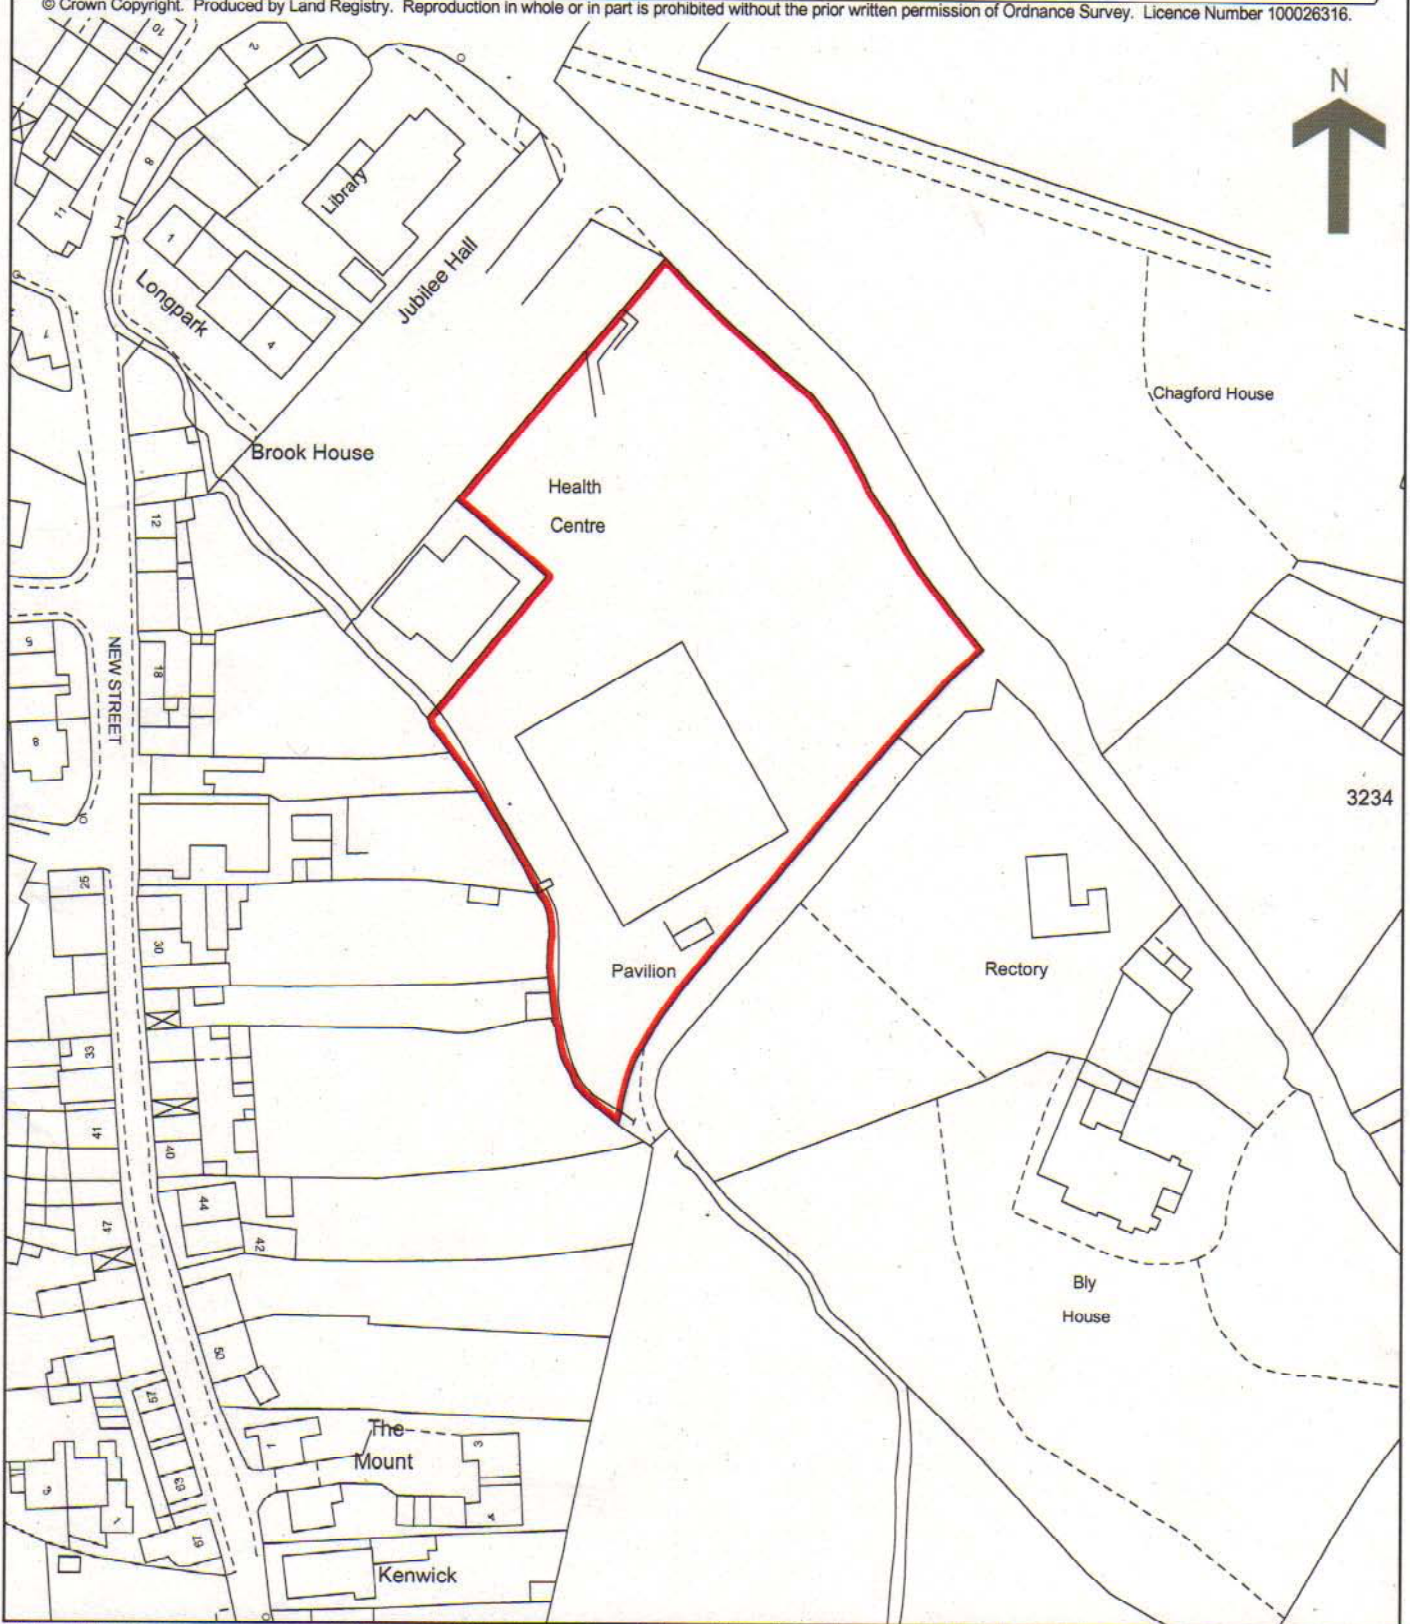

Land Registry Official copy of title plan

Title number **DN586168**
Ordnance Survey map reference **SX7087SW**
Scale **1:1250** enlarged from 1:2500
Administrative area **Devon: West Devon**

© Crown Copyright. Produced by Land Registry. Reproduction in whole or in part is prohibited without the prior written permission of Ordnance Survey. Licence Number 100026316.

This official copy issued on 12 March 2009 shows the state of this title plan on 12 March 2009 at 13:25:28. It is admissible in evidence to the same extent as the original (s.67 Land Registration Act 2002). This title plan shows the general position, not the exact line, of the boundaries. It may be subject to distortions in scale. Measurements scaled from this plan may not match measurements between the same points on the ground. See Land Registry Public Guide 19 - Title Plans and Boundaries. This title is dealt with by Land Registry, Plymouth Office.